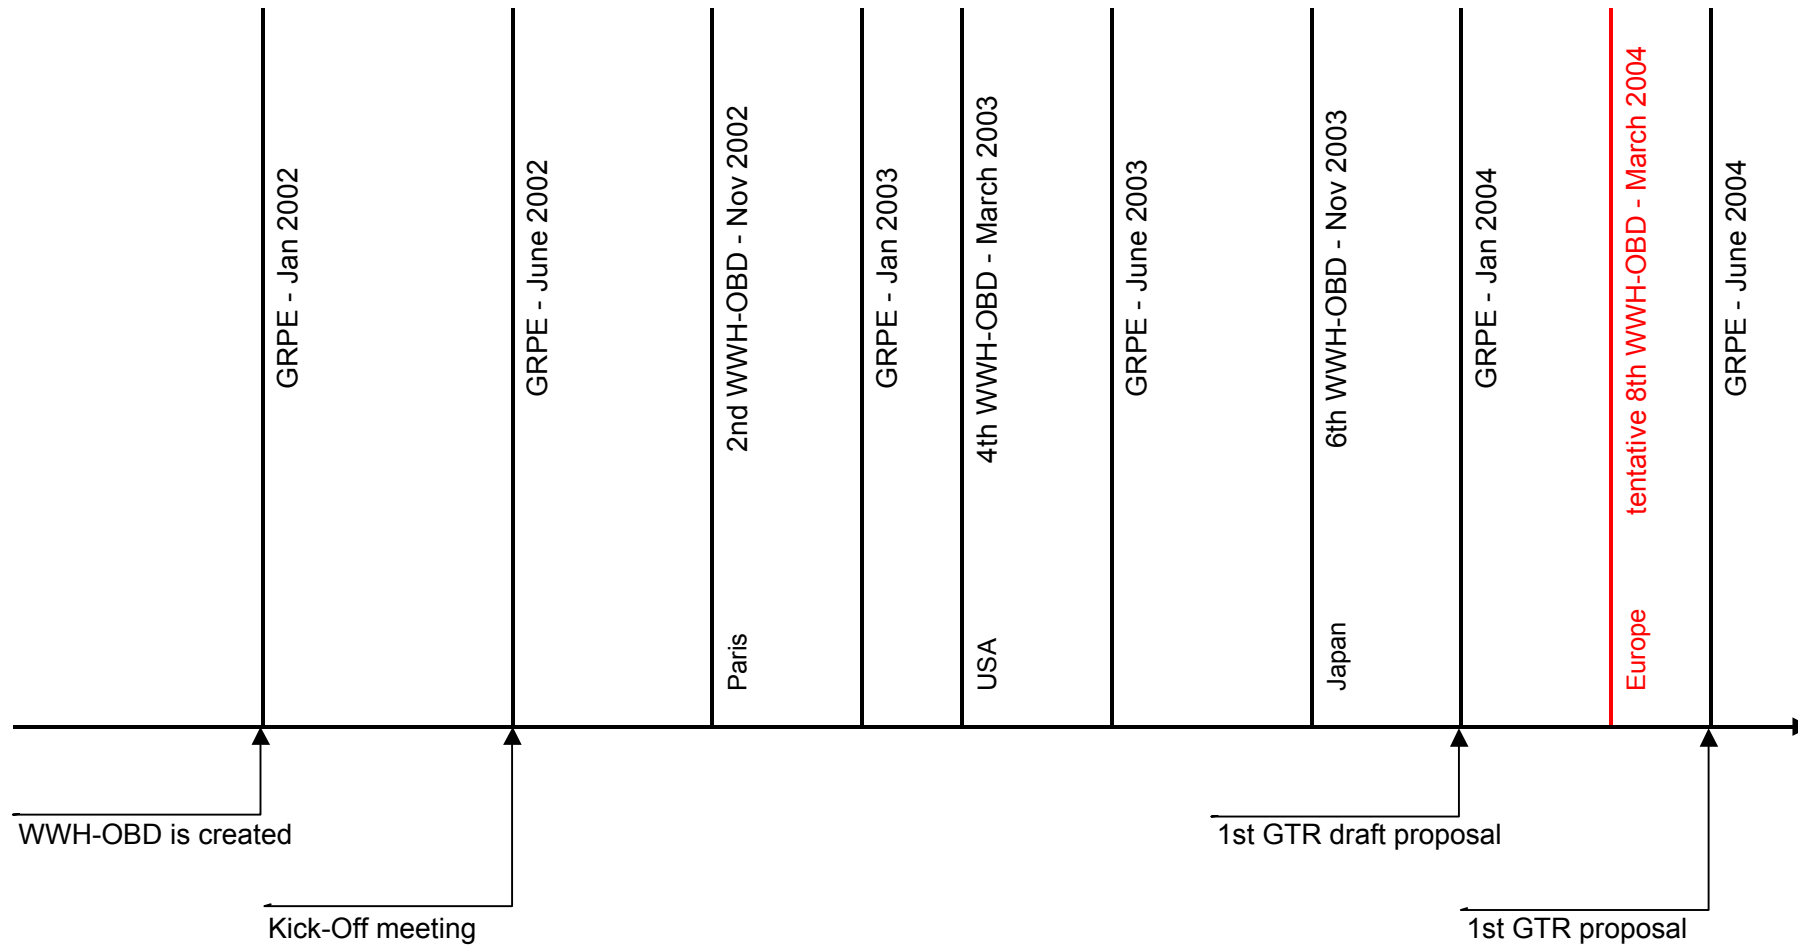

World-Wide Harmonised Heavy-Duty OBD (WWH-OBD)

time-schedule overview

Notes

- 5 regular GRPE-nearby meetings (Geneva)
- 3 intermediate meetings
- 1 tentative additional meeting in March-April 2004 for final adjustments of the GTR

World-Wide Harmonised Heavy-Duty OBD (WWH-OBD)